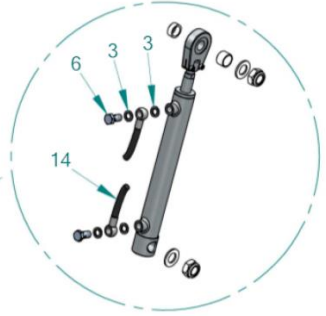

MOD. KOALA 1200 PROFESSIONAL MAZZE
COD. 05092000M
REV. 00 TAV3 3/4