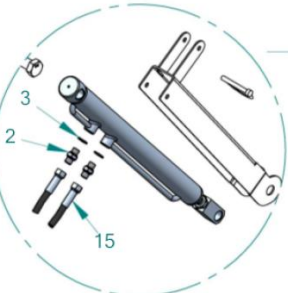

MOD. KOALA 1200 PROFESSIONAL MAZZE
COD. 05092000M
REV. 00 TAV3 3/4