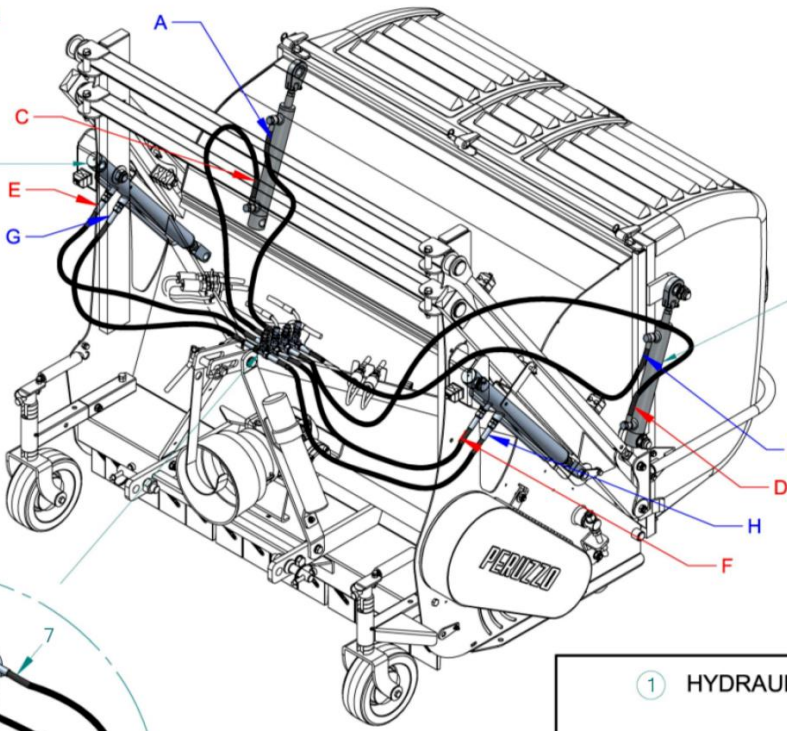

MOD. KOALA 1200 PROFESSIONAL MAZZE
COD. 05092000M
REV. 00 TAV3 3/4