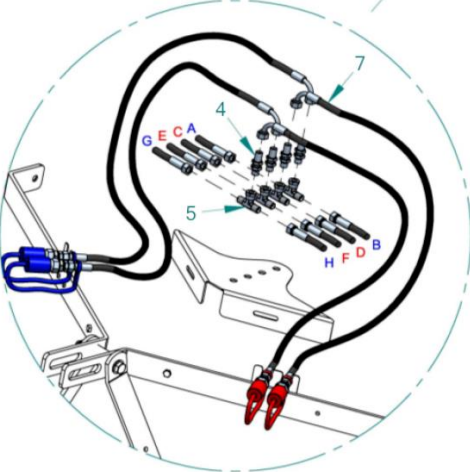

MOD. KOALA 1200 PROFESSIONAL MAZZE
COD. 05092000M
REV. 00 TAV3 3/4