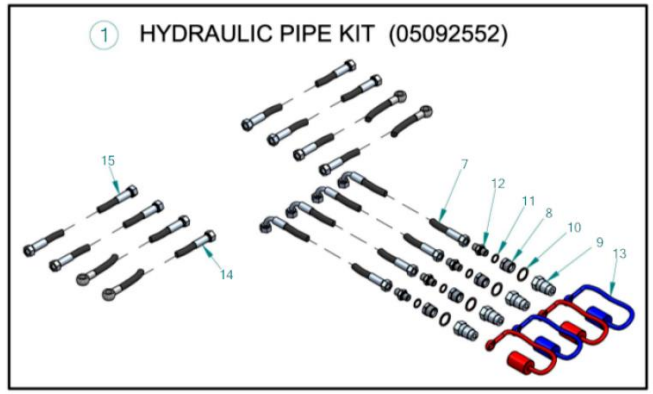

MOD. KOALA 1200 PROFESSIONAL MAZZE
COD. 05092000M
REV. 00 TAV3 3/4