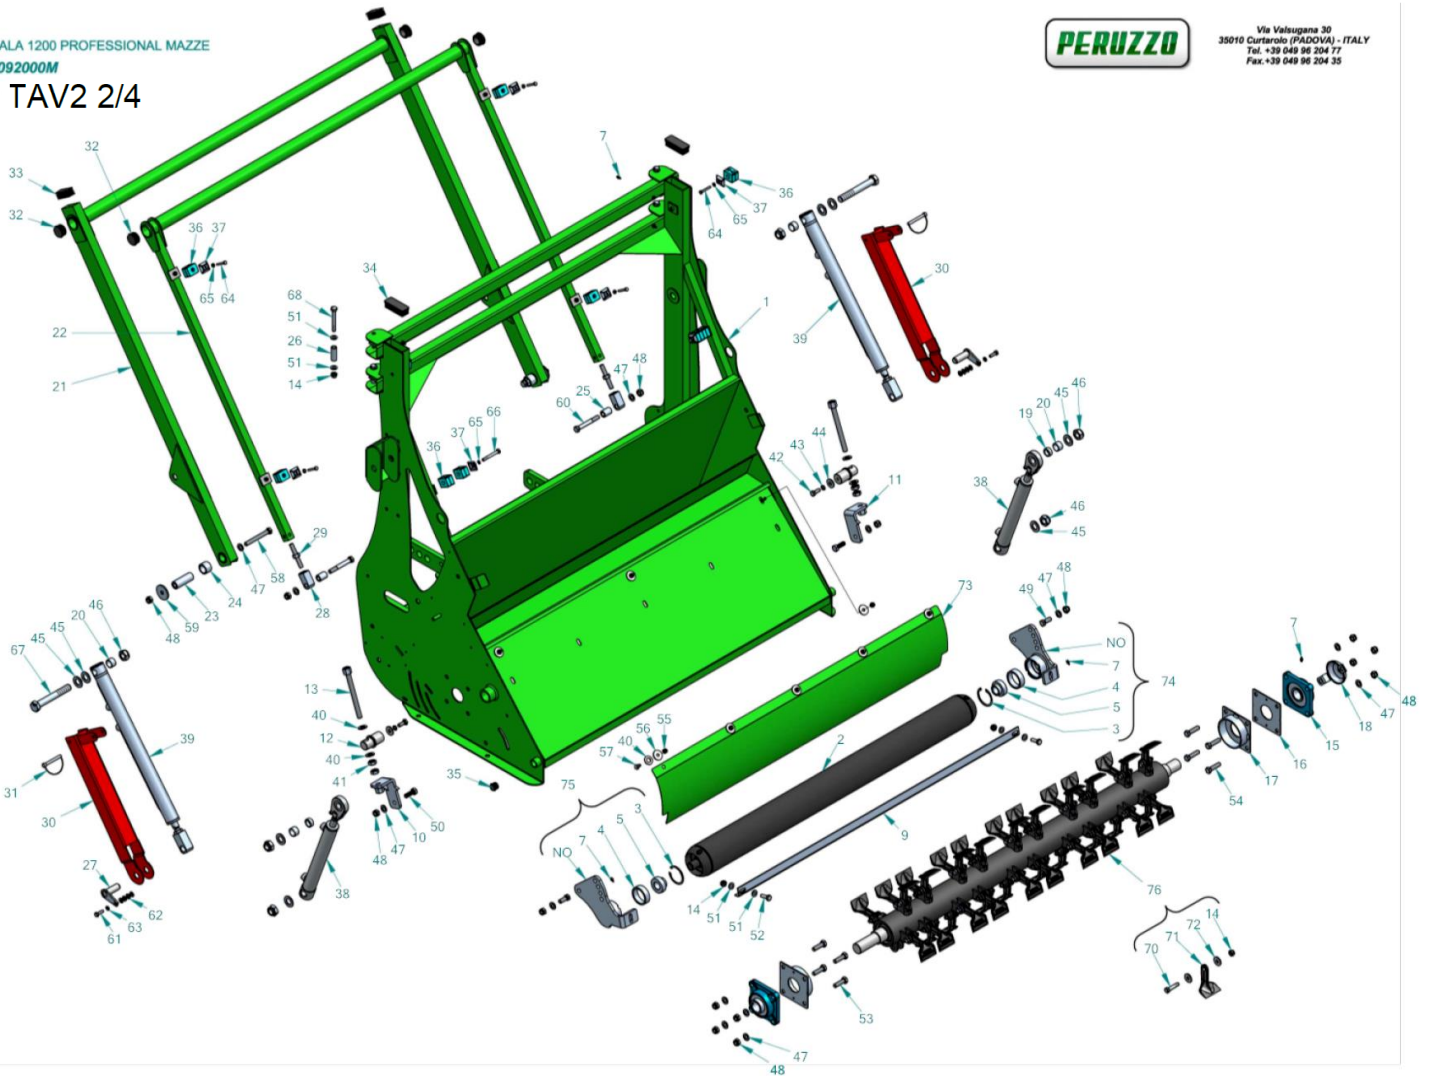

MOD. KOALA 1200 PROFESSIONAL MAZZE
COD. 05092000M
REV. 00 TAV2 2/4

PERUZZO